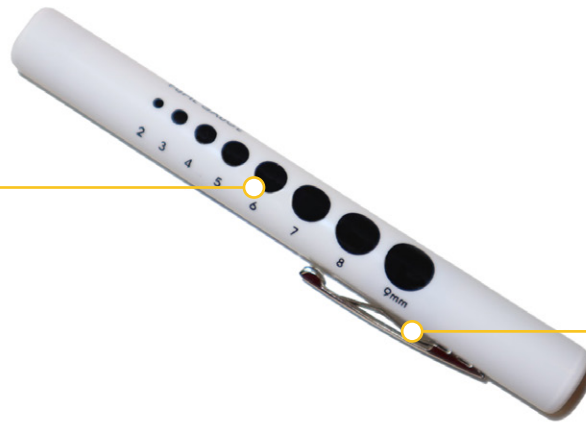

# Penlight with Pupil Gauge

**Pupil Gauge**  
Provides an easy reference for the user

**Pocket Clip**  
Activates a concentric light beam

## SPECIFICATION

- 5" Long with 1/2" Diameter
- White with Blue Pupil Gauge
- Press the Pocket Clip for a Strong Concentric Light Beam

[www.medsourcelabs.com](http://www.medsourcelabs.com)

Item #	Description	UOM
MS-PEL100	Penlight with Eye Pupil Gauge	6 EA/PK, 50 PK/CS, 300 EA/CS